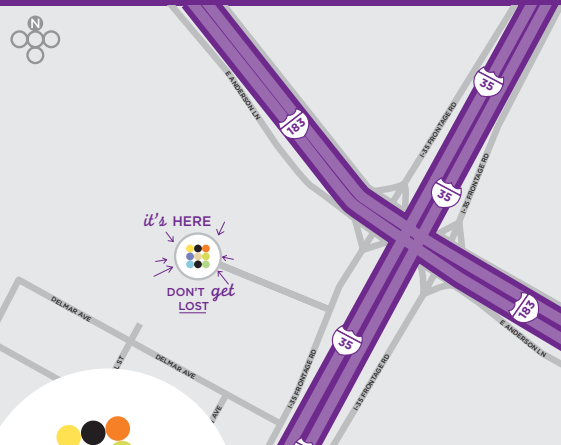

HYATT PLACE AUSTIN-NORTH CENTRAL

7522 North IH-35

Austin, TX 78752, USA

P 512 323 2121

F 512 323 5118

hyattplaceaustinnorthcentral.com

TRANSPORTATION

- From AUS Airport: 12 miles/20 minutes
- From Downtown Austin: 5 miles/7 minutes
- South West Corner of 183 & I-35

HYATT
PLACE®

hyattplace.com

888 HYATT HP
(888 492 8847)